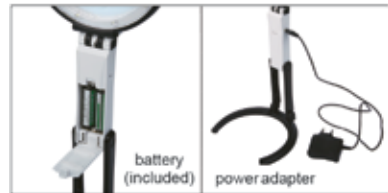

Three Way Magnifier

With Illumination

three ways

- Plastic lens
- Powered by 2 x AA batteries (included) or power adapter (110-240V, 50-60Hz)

Magnification	D Ø Lens (Inch)	d Ø Lens (Inch)	INSIZE No.	Code
2X/4X	4.724	1.102	7512-1	816387

Magnifier

With Illumination

816388

816389

- Glass lens
- Powered by 3 x AAA batteries (included)

Magnification	D Ø Lens (Inch)	L (Inch)	h (Inch)	INSIZE No.	Code
2X	2.953	6.693	3.543	7513-2	816388
4X	1.969	5.709	3.543	7513-4	816389