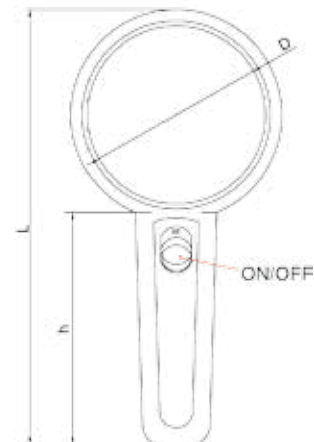

Three Way Magnifier

With Illumination

three ways

- Plastic lens
- Powered by 2 x AA batteries (included) or power adapter (110-240V, 50-60Hz)

Magnification	D Ø Lens (Inch)	d Ø Lens (Inch)	INSIZE No.	Code
2X/4X	4.724	1.102	7512-1	816387

Magnifier

With Illumination

816388

816389

- Glass lens
- Powered by 3 x AAA batteries (included)

Magnification	D Ø Lens (Inch)	L (Inch)	h (Inch)	INSIZE No.	Code
2X	2.953	6.693	3.543	7513-2	816388
4X	1.969	5.709	3.543	7513-4	816389