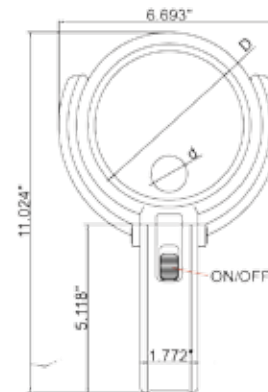

Three Way Magnifier

With Illumination

three ways

- Plastic lens
- Powered by 2 x AA batteries (included) or power adapter (110-240V, 50-60Hz)

Magnification	D Ø Lens (Inch)	d Ø Lens (Inch)	INSIZE No.	Code
2X/4X	4.724	1.102	7512-1	816387

Magnifier

With Illumination

816388

816389

- Glass lens
- Powered by 3 x AAA batteries (included)

Magnification	D Ø Lens (Inch)	L (Inch)	h (Inch)	INSIZE No.	Code
2X	2.953	6.693	3.543	7513-2	816388
4X	1.969	5.709	3.543	7513-4	816389