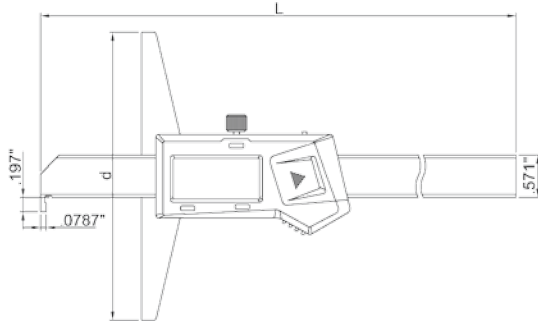

Electronic Depth Calipers

- Resolution: 0.0005"/0.01mm
- Buttons: on/off, zero, inch/mm
- Battery CR2032
- Data output
- Stainless steel construction
- Supplied in fitted storage case

OPTIONAL ACCESSORY: SPC cable

Range (Inch/mm)	Accuracy (Inch)	L (Inch)	a (Inch)	b (Inch)	d (Inch)	INSIZE No.	Code
0-6/0-150	±0.0012	9.055	0.236	0.571	3.937	1141-150A	816040
0-8/0-200	±0.0012	11.024	0.236	0.571	3.937	1141-200A	816042
0-12/0-300	±0.0012	14.961	0.236	0.571	5.906	1141-300A	816044

Sizes available up to 20"

Electronic Depth Calipers

With Hook

- Resolution: 0.0005"/0.01mm
- Buttons: on/off, zero, inch/mm
- Auto power off - move unit to turn on
- Battery CR2032
- Data output
- Stainless steel construction
- Supplied in fitted storage case

OPTIONAL ACCESSORY: SPC cable

Range (Inch/mm)	Accuracy (Inch)	L Length (Inch)	d (Inch)	INSIZE No.	Code
0-6/0-150	±0.0012	9.055	3.937	1142-150A	280677
0-8/0-200	±0.0012	11.024	3.937	1142-200A	280678
0-12/0-300	±0.0016	14.961	5.906	1142-300A	280679