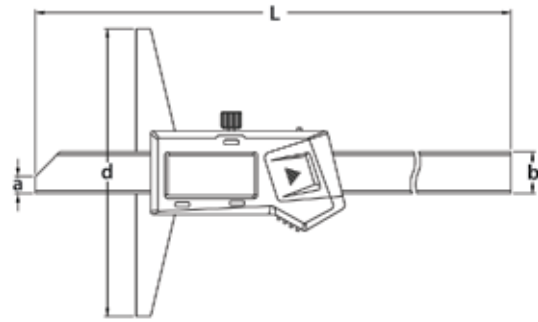

Electronic Depth Calipers

- Resolution: 0.0005"/0.01mm
- Buttons: on/off, zero, inch/mm
- Battery CR2032
- Data output
- Stainless steel construction
- Supplied in fitted storage case

OPTIONAL ACCESSORY: SPC cable

Range (Inch/mm)	Accuracy (Inch)	L (Inch)	a (Inch)	b (Inch)	d (Inch)	INSIZE No.	Code
0-6/0-150	±0.0012	9.055	0.236	0.571	3.937	1141-150A	816040
0-8/0-200	±0.0012	11.024	0.236	0.571	3.937	1141-200A	816042
0-12/0-300	±0.0012	14.961	0.236	0.571	5.906	1141-300A	816044

Sizes available up to 20"

Electronic Depth Calipers

With Hook

- Resolution: 0.0005"/0.01mm
- Buttons: on/off, zero, inch/mm
- Auto power off - move unit to turn on
- Battery CR2032
- Data output
- Stainless steel construction
- Supplied in fitted storage case

OPTIONAL ACCESSORY: SPC cable

Range (Inch/mm)	Accuracy (Inch)	L Length (Inch)	d (Inch)	INSIZE No.	Code
0-6/0-150	±0.0012	9.055	3.937	1142-150A	280677
0-8/0-200	±0.0012	11.024	3.937	1142-200A	280678
0-12/0-300	±0.0016	14.961	5.906	1142-300A	280679