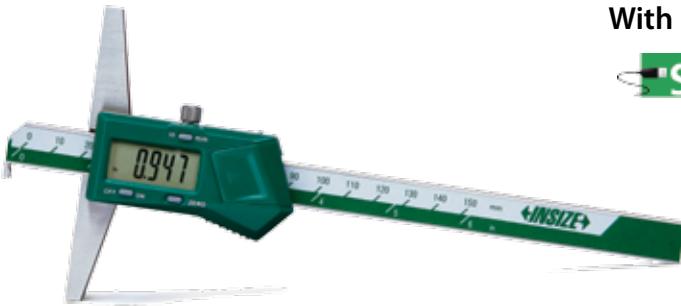

Electronic Depth Calipers

- Resolution: 0.0005"/0.01mm
- Buttons: on/off, zero, inch/mm
- Battery CR2032
- Data output
- Stainless steel construction
- Supplied in fitted storage case

OPTIONAL ACCESSORY: SPC cable

Range (Inch/mm)	Accuracy (Inch)	L (Inch)	a (Inch)	b (Inch)	d (Inch)	INSIZE No.	Code
0-6/0-150	±0.0012	9.055	0.236	0.571	3.937	1141-150A	816040
0-8/0-200	±0.0012	11.024	0.236	0.571	3.937	1141-200A	816042
0-12/0-300	±0.0012	14.961	0.236	0.571	5.906	1141-300A	816044

Sizes available up to 20"

Electronic Depth Calipers

With Hook

- Resolution: 0.0005"/0.01mm
- Buttons: on/off, zero, inch/mm
- Auto power off - move unit to turn on
- Battery CR2032
- Data output
- Stainless steel construction
- Supplied in fitted storage case