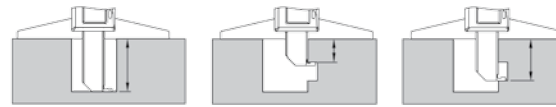

Sizes available up to 20"

Electronic Depth Calipers

With Hook

- Resolution: 0.0005"/0.01mm
- Buttons: on/off, zero, inch/mm
- Auto power off - move unit to turn on
- Battery CR2032
- Data output
- Stainless steel construction
- Supplied in fitted storage case

OPTIONAL ACCESSORY: SPC cable

Range (Inch/mm)	Accuracy (Inch)	L Length (Inch)	d (Inch)	INSIZE No.	Code
0-6/0-150	±0.0012	9.055	3.937	1142-150A	280677
0-8/0-200	±0.0012	11.024	3.937	1142-200A	280678
0-12/0-300	±0.0016	14.961	5.906	1142-300A	280679