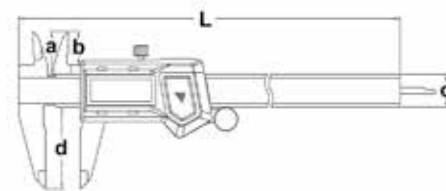

Absolute Electronic Calipers

- Absolute system
- Resolution: 0.0005"/0.01mm
- Buttons: Inch/mm, ABS/REL, on/off, origin set
- Battery CR2032
- Auto power off, move unit to turn power on
- Data output
- Stainless steel
- Supplied in fitted storage case

OPTIONAL ACCESSORY: SPC cable

Range (Inch/mm)	Accuracy (Inch)	L (Inch)	a (Inch)	b (Inch)	c (Inch)	d (Inch)	INSIZE No.	Code
0-6/0-150	±0.0008	9.213	0.787	0.591	0.630	1.575	1103-150	285127
0-8/0-200	±0.0008	11.260	0.945	0.748	0.630	1.969	1103-200	285128
0-12/0-300	±0.0012	15.354	1.024	0.845	0.630	2.362	1103-300	285129

Miniature Electronic Calipers

- Resolution: 0.0005"/0.01mm
- Buttons: zero set, power on/off, inch/mm conversion
- Auto power off
- Battery SR44 or LR44
- Meets DIN862, stainless steel construction
- Supplied in fitted storage case

Left Hand Electronic Calipers

- Designed for left-handed users
- Resolution: 0.0005"/0.01mm
- Buttons: on/off, zero, Inch/mm
- Battery CR2032
- Auto power off, move unit to turn power on
- Data output
- Stainless steel
- Supplied in fitted storage case