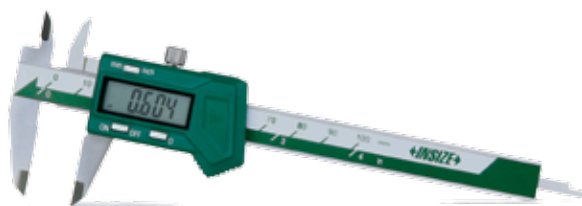

Absolute Electronic Calipers

- Absolute system
- Resolution: 0.0005"/0.01mm
- Buttons: Inch/mm, ABS/REL, on/off, origin set
- Battery CR2032
- Auto power off, move unit to turn power on
- Data output
- Stainless steel
- Supplied in fitted storage case

OPTIONAL ACCESSORY: SPC cable

Range (Inch/mm)	Accuracy (Inch)	L (Inch)	a (Inch)	b (Inch)	c (Inch)	d (Inch)	INSIZE No.	Code
0-6/0-150	±0.0008	9.213	0.787	0.591	0.630	1.575	1103-150	285127
0-8/0-200	±0.0008	11.260	0.945	0.748	0.630	1.969	1103-200	285128
0-12/0-300	±0.0012	15.354	1.024	0.845	0.630	2.362	1103-300	285129

Miniature Electronic Calipers

- Resolution: 0.0005"/0.01mm
- Buttons: zero set, power on/off, inch/mm conversion
- Auto power off
- Battery SR44 or LR44
- Meets DIN862, stainless steel construction
- Supplied in fitted storage case

Left Hand Electronic Calipers

- Designed for left-handed users
- Resolution: 0.0005"/0.01mm
- Buttons: on/off, zero, Inch/mm
- Battery CR2032
- Auto power off, move unit to turn power on
- Data output
- Stainless steel
- Supplied in fitted storage case