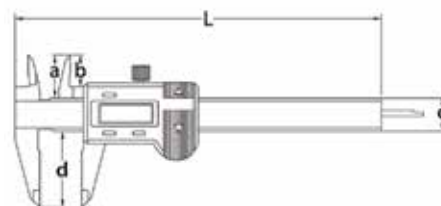

Absolute Electronic Calipers

- Absolute system
- Resolution: 0.0005"/0.01mm
- Buttons: Inch/mm, ABS/REL, on/off, origin set
- Battery CR2032
- Auto power off, move unit to turn power on
- Data output
- Stainless steel
- Supplied in fitted storage case

OPTIONAL ACCESSORY: SPC cable

Range (Inch/mm)	Accuracy (Inch)	L (Inch)	a (Inch)	b (Inch)	c (Inch)	d (Inch)	INSIZE No.	Code
0-6/0-150	±0.0008	9.213	0.787	0.591	0.630	1.575	1103-150	285127
0-8/0-200	±0.0008	11.260	0.945	0.748	0.630	1.969	1103-200	285128
0-12/0-300	±0.0012	15.354	1.024	0.845	0.630	2.362	1103-300	285129

Miniature Electronic Calipers

- Resolution: 0.0005"/0.01mm
- Buttons: zero set, power on/off, inch/mm conversion
- Auto power off
- Battery SR44 or LR44
- Meets DIN862, stainless steel construction
- Supplied in fitted storage case

Left Hand Electronic Calipers

- Designed for left-handed users
- Resolution: 0.0005"/0.01mm
- Buttons: on/off, zero, Inch/mm
- Battery CR2032
- Auto power off, move unit to turn power on
- Data output
- Stainless steel
- Supplied in fitted storage case