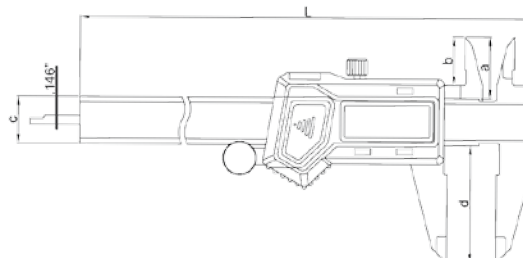

OPTIONAL ACCESSORY: SPC cable

Range (Inch/mm)	Accuracy (Inch)	L (Inch)	a (Inch)	b (Inch)	c (Inch)	d (Inch)	INSIZE No.	Code
0-6/0-150	±0.0008	9.213	0.787	0.591	0.630	1.575	1103-150	285127
0-8/0-200	±0.0008	11.260	0.945	0.748	0.630	1.969	1103-200	285128
0-12/0-300	±0.0012	15.354	1.024	0.845	0.630	2.362	1103-300	285129

Miniature Electronic Calipers

- Resolution: 0.0005"/0.01mm
- Buttons: zero set, power on/off, inch/mm conversion
- Auto power off
- Battery SR44 or LR44
- Meets DIN862, stainless steel construction
- Supplied in fitted storage case

Left Hand Electronic Calipers

- Designed for left-handed users
- Resolution: 0.0005"/0.01mm
- Buttons: on/off, zero, Inch/mm
- Battery CR2032
- Auto power off, move unit to turn power on
- Data output
- Stainless steel
- Supplied in fitted storage case