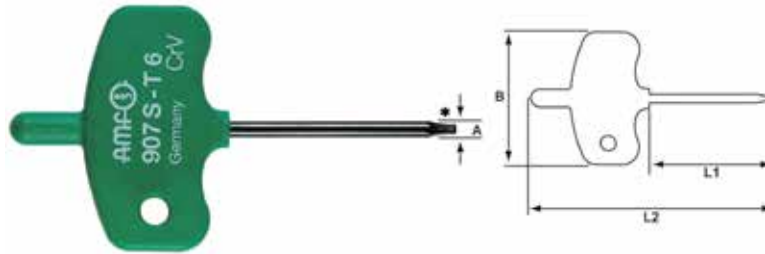

TORX® Wrenches

- Made from chrome vanadium
- Hardened and polished
- Handle is cadmium-free impact resistant plastic

Small Handle

Size	A (Inch)	L1 (Inch)	L2 (Inch)	B (Inch)	Weight (g)	Code	Size	A (Inch)	L1 (Inch)	L2 (Inch)	B (Inch)	Weight (g)	Code
T6	1.70	50	85	40	14	718405	T9	2.50	50	85	40	15	549501
T7	1.99	50	85	40	14	549505	T10	2.74	50	85	40	15	718406
T8	2.31	50	85	40	14	549500							

Long Handle

Size	A (Inch)	L1 (Inch)	L2 (Inch)	B (Inch)	Weight (g)	Code	Size	A (Inch)	L1 (Inch)	L2 (Inch)	B (Inch)	Weight (g)	Code
T9	2.50	60	145	18	39	718407	T20	3.86	100	205	24	76	718401
T15	3.27	80	175	21	55	576532							

T-Handle

Size	A (Inch)	L1 (Inch)	L2 (Inch)	B (Inch)	Weight (g)	Code	Size	A (Inch)	L1 (Inch)	L2 (Inch)	B (Inch)	Weight (g)	Code
T20	3.86	100	100	125	60	549503	T27	4.99	100	100	131	70	718411
T25	4.43	100	100	125	60	549504	T30	5.52	100	100	131	75	718412
T9	2.50	100	80	125	35	718408	T40	6.65	100	100	131	80	718413
T10	2.74	100	80	125	35	718409	T50	8.83	150	120	188	160	718414
T15	3.27	100	80	125	36	302319							