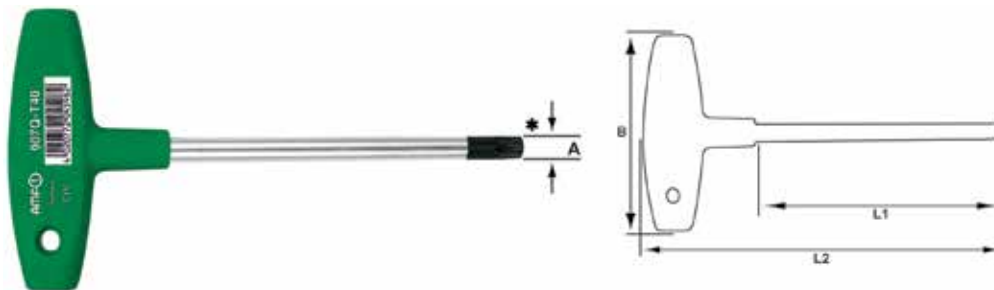

TORX® Wrenches

- Made from chrome vanadium
- Hardened and polished
- Handle is cadmium-free impact resistant plastic

Small Handle

Size	A (Inch)	L1 (Inch)	L2 (Inch)	B (Inch)	Weight (g)	Code	Size	A (Inch)	L1 (Inch)	L2 (Inch)	B (Inch)	Weight (g)	Code
T6	1.70	50	85	40	14	718405	T9	2.50	50	85	40	15	549501
T7	1.99	50	85	40	14	549505	T10	2.74	50	85	40	15	718406
T8	2.31	50	85	40	14	549500							

Long Handle

Size	A (Inch)	L1 (Inch)	L2 (Inch)	B (Inch)	Weight (g)	Code	Size	A (Inch)	L1 (Inch)	L2 (Inch)	B (Inch)	Weight (g)	Code
T9	2.50	60	145	18	39	718407	T20	3.86	100	205	24	76	718401
T15	3.27	80	175	21	55	576532							

T-Handle

Size	A (Inch)	L1 (Inch)	L2 (Inch)	B (Inch)	Weight (g)	Code	Size	A (Inch)	L1 (Inch)	L2 (Inch)	B (Inch)	Weight (g)	Code
T20	3.86	100	100	125	60	549503	T27	4.99	100	100	131	70	718411
T25	4.43	100	100	125	60	549504	T30	5.52	100	100	131	75	718412
T9	2.50	100	80	125	35	718408	T40	6.65	100	100	131	80	718413
T10	2.74	100	80	125	35	718409	T50	8.83	150	120	188	160	718414
T15	3.27	100	80	125	36	302319							