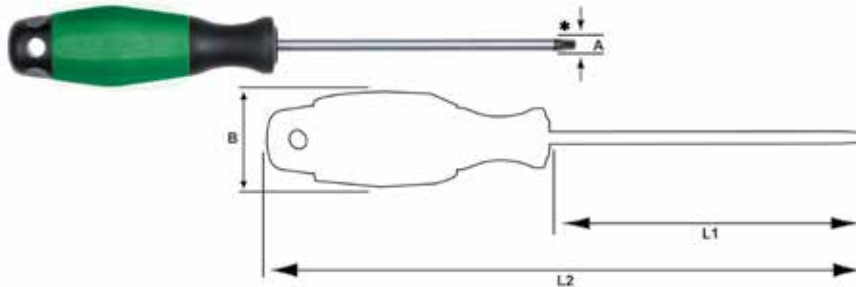

TORX® Wrenches

- Made from chrome vanadium
- Hardened and polished
- Handle is cadmium-free impact resistant plastic

Small Handle

Size	A (Inch)	L1 (Inch)	L2 (Inch)	B (Inch)	Weight (g)	Code	Size	A (Inch)	L1 (Inch)	L2 (Inch)	B (Inch)	Weight (g)	Code
T6	1.70	50	85	40	14	718405	T9	2.50	50	85	40	15	549501
T7	1.99	50	85	40	14	549505	T10	2.74	50	85	40	15	718406
T8	2.31	50	85	40	14	549500							

Long Handle

Size	A (Inch)	L1 (Inch)	L2 (Inch)	B (Inch)	Weight (g)	Code	Size	A (Inch)	L1 (Inch)	L2 (Inch)	B (Inch)	Weight (g)	Code
T9	2.50	60	145	18	39	718407	T20	3.86	100	205	24	76	718401
T15	3.27	80	175	21	55	576532							

T-Handle

Size	A (Inch)	L1 (Inch)	L2 (Inch)	B (Inch)	Weight (g)	Code	Size	A (Inch)	L1 (Inch)	L2 (Inch)	B (Inch)	Weight (g)	Code
T20	3.86	100	100	125	60	549503	T27	4.99	100	100	131	70	718411
T25	4.43	100	100	125	60	549504	T30	5.52	100	100	131	75	718412
T9	2.50	100	80	125	35	718408	T40	6.65	100	100	131	80	718413
T10	2.74	100	80	125	35	718409	T50	8.83	150	120	188	160	718414
T15	3.27	100	80	125	36	302319							