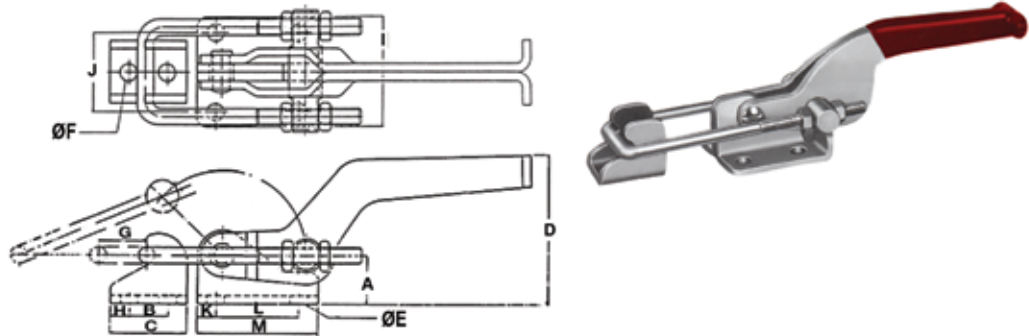

Toggle Clamps & Accessories

(continued)

Horizontal Handle Toggle Clamps – Latch Style

- Holding capacity: Model 40323 – 163.6 kg (360 lbs) maximum; Model 431 – 318 kg (700 lbs) maximum; Model 40341 – 900 kg (2000 lbs) maximum
- Weight: Model 40323 – 70.9 g (2.5 oz); Model 431 – 225 g (8 oz); Model 40341 – 680 g (1 lb, 8 oz)
- Latch plate
- Vinyl hand grip

Model	A Inch (mm)	B Inch (mm)	C Inch (mm)	D Inch (mm)	E Inch (mm)	F Inch (mm)	G Inch (mm)	H Inch (mm)	I Inch (mm)	J Inch (mm)	K Inch (mm)	L Inch (mm)	M Inch (mm)	Code
40323	15/32 (12)	25/64 (9.9)	25/32 (19.8)	1-5/32 (29.3)	11/64 (4.4)	11/64 (4.4)	25/64 (9.9)	15/64 (6)	1-7/64 (28.2)	3/4 (19)	13/64 (5.2)	5/8 (15.9)	1-1/32 (26.2)	412157
431	21/32 (16.7)	29/64 (11.5)	1 (25.4)	1-5/8 (41.3)	17/64 (6.7)	1/4 (6.3)	3/8 (9.6)	17/64 (6.8)	1-3/4 (44.5)	1-1/4 (31.8)	1/4 (6.4)	3/4 (19)	1-9/16 (39.7)	412158
40341	59/64 (23.4)	3/4 (19.1)	1-1/2 (38.1)	2-29/32 (74)	11/32 (8.6)	21/64 (8.5)	15/16 (23.8)	3/8 (9.5)	2-1/8 (54)	1-1/2 (38.1)	3/8 (9.5)	1-5/8 (41.3)	2-3/8 (60.3)	412159

Vertical Handle Toggle Clamps – Latch Style

- Holding capacity: Model 40334 – 205 kg (450 lbs) maximum; Model 40344 – 409 kg (900 lbs) maximum
- Weight: Model 40334 – 250 g (9 oz); Model 40344 – 900 g (2 lbs)
- Latch plate
- Vinyl hand grip

Model	A (mm)	B (mm)	C (mm)	D (mm)	E (mm)	F (mm)	G (mm)	H (mm)	I (mm)	J (mm)	K (mm)	L (mm)	M (mm)	N (mm)	O (mm)	P (mm)	Code
40334	20.6	38.1	61.9	120	5.6	7.1	M6 x 1	7.1	41.3	6.35	7.1	19.1	33.3	8.7	17.5	102	412186
40344	27	54	84.1	130.2	8.7	8.7	M8 x 1.25	9.5	60.3	7.9	7.9	31.8	47.6	12.7	28.6	150	412187