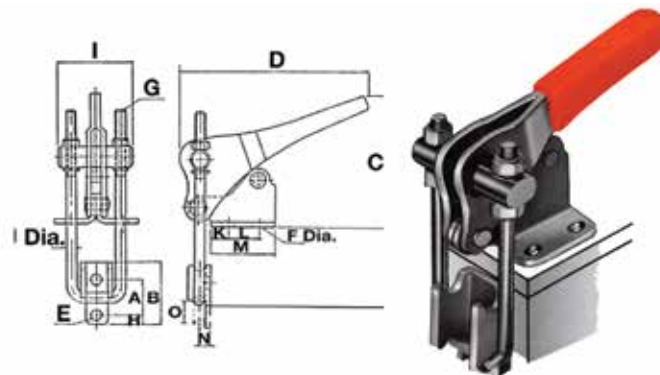

Toggle Clamps & Accessories

(continued)

Horizontal Handle Toggle Clamps – Latch Style

- Holding capacity: Model 40323 – 163.6 kg (360 lbs) maximum; Model 431 – 318 kg (700 lbs) maximum; Model 40341 – 900 kg (2000 lbs) maximum
- Weight: Model 40323 – 70.9 g (2.5 oz); Model 431 – 225 g (8 oz); Model 40341 – 680 g (1 lb, 8 oz)
- Latch plate
- Vinyl hand grip

Model	A Inch (mm)	B Inch (mm)	C Inch (mm)	D Inch (mm)	E Inch (mm)	F Inch (mm)	G Inch (mm)	H Inch (mm)	I Inch (mm)	J Inch (mm)	K Inch (mm)	L Inch (mm)	M Inch (mm)	Code
40323	15/32 (12)	25/64 (9.9)	25/32 (19.8)	1-5/32 (29.3)	11/64 (4.4)	11/64 (4.4)	25/64 (9.9)	15/64 (6)	1-7/64 (28.2)	3/4 (19)	13/64 (5.2)	5/8 (15.9)	1-1/32 (26.2)	412157
431	21/32 (16.7)	29/64 (11.5)	1 (25.4)	1-5/8 (41.3)	17/64 (6.7)	1/4 (6.3)	3/8 (9.6)	17/64 (6.8)	1-3/4 (44.5)	1-1/4 (31.8)	1/4 (6.4)	3/4 (19)	1-9/16 (39.7)	412158
40341	59/64 (23.4)	3/4 (19.1)	1-1/2 (38.1)	2-29/32 (74)	11/32 (8.6)	21/64 (8.5)	15/16 (23.8)	3/8 (9.5)	2-1/8 (54)	1-1/2 (38.1)	3/8 (9.5)	1-5/8 (41.3)	2-3/8 (60.3)	412159

Vertical Handle Toggle Clamps – Latch Style

- Holding capacity: Model 40334 – 205 kg (450 lbs) maximum; Model 40344 – 409 kg (900 lbs) maximum
- Weight: Model 40334 – 250 g (9 oz); Model 40344 – 900 g (2 lbs)
- Latch plate
- Vinyl hand grip

Model	A (mm)	B (mm)	C (mm)	D (mm)	E (mm)	F (mm)	G (mm)	H (mm)	I (mm)	J (mm)	K (mm)	L (mm)	M (mm)	N (mm)	O (mm)	P (mm)	Code
40334	20.6	38.1	61.9	120	5.6	7.1	M6 x 1	7.1	41.3	6.35	7.1	19.1	33.3	8.7	17.5	102	412186
40344	27	54	84.1	130.2	8.7	8.7	M8 x 1.25	9.5	60.3	7.9	7.9	31.8	47.6	12.7	28.6	150	412187