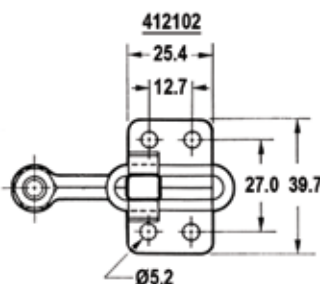

Toggle Clamps & Accessories

Vertical Handle Toggle Clamp

- Miniature size
- Holding capacity: 50 kg (100 lbs) maximum
- Weight: 60 g (2 oz)
- Handle moves 56°, bar 100°
- Neoprene tipped
- Vinyl hand grip

Model	Description	Code
SH-101-A	U-bar, flanged base, straight handle	412101

Vertical Handle Toggle Clamps

- Holding capacity: 91 kg (200 lbs) maximum
- Weight: 170 g (6 oz)
- Handle moves 60°, bar 100°
- Neoprene tipped
- Solid bar
- Vinyl hand grip

Model	Description	Code
SH-12050	Fixed spindle, flanged base, straight handle	412102
SH-12055	Fixed spindle, straight base, straight handle	412103
SH-12060	Solid bar, flanged base, straight handle	412104
SH-12065	Solid bar, straight base, straight handle	412105
SH-12070	Fixed spindle, flanged base, T-handle	412106
SH-12075	Fixed spindle, straight base, T-handle	412107
SH-12080	Solid bar, flanged base, T-handle	412108
SH-12050-U	U-bar, flanged base, straight handle	412110