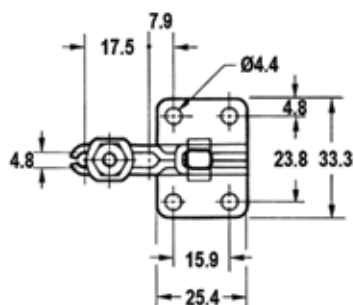

Toggle Clamps & Accessories

Vertical Handle Toggle Clamp

- Miniature size
- Holding capacity: 50 kg (100 lbs) maximum
- Weight: 60 g (2 oz)
- Handle moves 56°, bar 100°
- Neoprene tipped
- Vinyl hand grip

Model	Description	Code
SH-101-A	U-bar, flanged base, straight handle	412101

Vertical Handle Toggle Clamps

- Holding capacity: 91 kg (200 lbs) maximum
- Weight: 170 g (6 oz)
- Handle moves 60°, bar 100°
- Neoprene tipped
- Solid bar
- Vinyl hand grip

Model	Description	Code
SH-12050	Fixed spindle, flanged base, straight handle	412102
SH-12055	Fixed spindle, straight base, straight handle	412103
SH-12060	Solid bar, flanged base, straight handle	412104
SH-12065	Solid bar, straight base, straight handle	412105
SH-12070	Fixed spindle, flanged base, T-handle	412106
SH-12075	Fixed spindle, straight base, T-handle	412107
SH-12080	Solid bar, flanged base, T-handle	412108
SH-12050-U	U-bar, flanged base, straight handle	412110