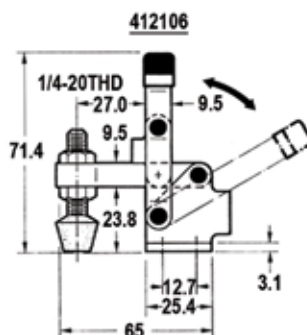

Toggle Clamps & Accessories

Vertical Handle Toggle Clamp

- Miniature size
- Holding capacity: 50 kg (100 lbs) maximum
- Weight: 60 g (2 oz)
- Handle moves 56°, bar 100°
- Neoprene tipped
- Vinyl hand grip

Model	Description	Code
SH-101-A	U-bar, flanged base, straight handle	412101

Vertical Handle Toggle Clamps

- Holding capacity: 91 kg (200 lbs) maximum
- Weight: 170 g (6 oz)
- Handle moves 60°, bar 100°
- Neoprene tipped
- Solid bar
- Vinyl hand grip

Model	Description	Code
SH-12050	Fixed spindle, flanged base, straight handle	412102
SH-12055	Fixed spindle, straight base, straight handle	412103
SH-12060	Solid bar, flanged base, straight handle	412104
SH-12065	Solid bar, straight base, straight handle	412105
SH-12070	Fixed spindle, flanged base, T-handle	412106
SH-12075	Fixed spindle, straight base, T-handle	412107
SH-12080	Solid bar, flanged base, T-handle	412108
SH-12050-U	U-bar, flanged base, straight handle	412110