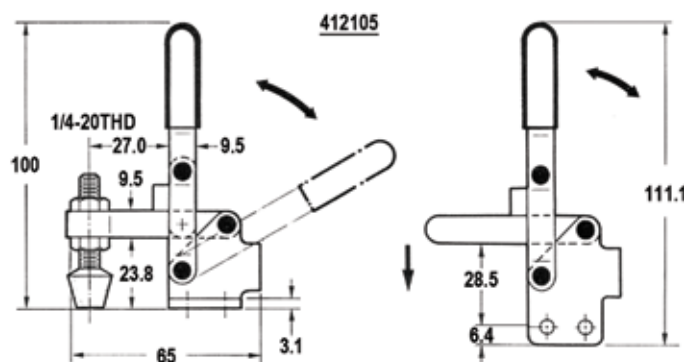

Toggle Clamps & Accessories

Vertical Handle Toggle Clamp

- Miniature size
- Holding capacity: 50 kg (100 lbs) maximum
- Weight: 60 g (2 oz)
- Handle moves 56°, bar 100°
- Neoprene tipped
- Vinyl hand grip

Model	Description	Code
SH-101-A	U-bar, flanged base, straight handle	412101

Vertical Handle Toggle Clamps

- Holding capacity: 91 kg (200 lbs) maximum
- Weight: 170 g (6 oz)
- Handle moves 60°, bar 100°
- Neoprene tipped
- Solid bar
- Vinyl hand grip

Model	Description	Code
SH-12050	Fixed spindle, flanged base, straight handle	412102
SH-12055	Fixed spindle, straight base, straight handle	412103
SH-12060	Solid bar, flanged base, straight handle	412104
SH-12065	Solid bar, straight base, straight handle	412105
SH-12070	Fixed spindle, flanged base, T-handle	412106
SH-12075	Fixed spindle, straight base, T-handle	412107
SH-12080	Solid bar, flanged base, T-handle	412108
SH-12050-U	U-bar, flanged base, straight handle	412110