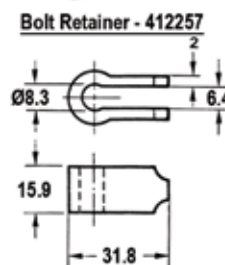

Toggle Clamps & Accessories

Vertical Handle Toggle Clamp

- Miniature size
- Holding capacity: 50 kg (100 lbs) maximum
- Weight: 60 g (2 oz)
- Handle moves 56°, bar 100°
- Neoprene tipped
- Vinyl hand grip

Model	Description	Code
SH-101-A	U-bar, flanged base, straight handle	412101

Vertical Handle Toggle Clamps

- Holding capacity: 91 kg (200 lbs) maximum
- Weight: 170 g (6 oz)
- Handle moves 60°, bar 100°
- Neoprene tipped
- Solid bar
- Vinyl hand grip

Model	Description	Code
SH-12050	Fixed spindle, flanged base, straight handle	412102
SH-12055	Fixed spindle, straight base, straight handle	412103
SH-12060	Solid bar, flanged base, straight handle	412104
SH-12065	Solid bar, straight base, straight handle	412105
SH-12070	Fixed spindle, flanged base, T-handle	412106
SH-12075	Fixed spindle, straight base, T-handle	412107
SH-12080	Solid bar, flanged base, T-handle	412108
SH-12050-U	U-bar, flanged base, straight handle	412110