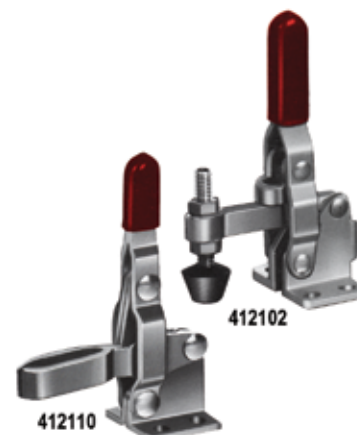

Toggle Clamps & Accessories

Vertical Handle Toggle Clamp

- Miniature size
- Holding capacity: 50 kg (100 lbs) maximum
- Weight: 60 g (2 oz)
- Handle moves 56°, bar 100°
- Neoprene tipped
- Vinyl hand grip

Model	Description	Code
SH-101-A	U-bar, flanged base, straight handle	412101

Vertical Handle Toggle Clamps

- Holding capacity: 91 kg (200 lbs) maximum
- Weight: 170 g (6 oz)
- Handle moves 60°, bar 100°
- Neoprene tipped
- Solid bar
- Vinyl hand grip

Model	Description	Code
SH-12050	Fixed spindle, flanged base, straight handle	412102
SH-12055	Fixed spindle, straight base, straight handle	412103
SH-12060	Solid bar, flanged base, straight handle	412104
SH-12065	Solid bar, straight base, straight handle	412105
SH-12070	Fixed spindle, flanged base, T-handle	412106
SH-12075	Fixed spindle, straight base, T-handle	412107
SH-12080	Solid bar, flanged base, T-handle	412108
SH-12050-U	U-bar, flanged base, straight handle	412110