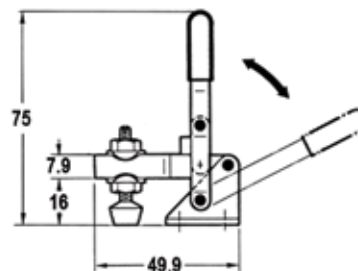

Toggle Clamps & Accessories

Vertical Handle Toggle Clamp

- Miniature size
- Holding capacity: 50 kg (100 lbs) maximum
- Weight: 60 g (2 oz)
- Handle moves 56°, bar 100°
- Neoprene tipped
- Vinyl hand grip

Model	Description	Code
SH-101-A	U-bar, flanged base, straight handle	412101

Vertical Handle Toggle Clamps

- Holding capacity: 91 kg (200 lbs) maximum
- Weight: 170 g (6 oz)
- Handle moves 60°, bar 100°
- Neoprene tipped
- Solid bar
- Vinyl hand grip

Model	Description	Code
SH-12050	Fixed spindle, flanged base, straight handle	412102
SH-12055	Fixed spindle, straight base, straight handle	412103
SH-12060	Solid bar, flanged base, straight handle	412104
SH-12065	Solid bar, straight base, straight handle	412105
SH-12070	Fixed spindle, flanged base, T-handle	412106
SH-12075	Fixed spindle, straight base, T-handle	412107
SH-12080	Solid bar, flanged base, T-handle	412108
SH-12050-U	U-bar, flanged base, straight handle	412110