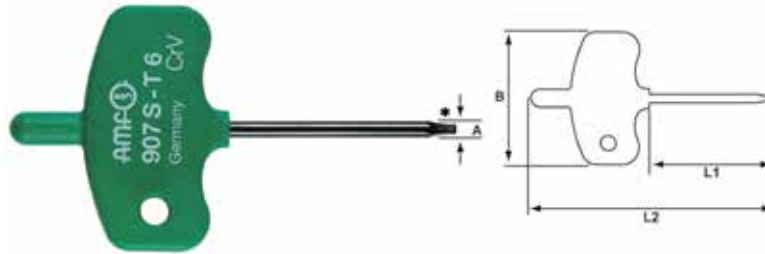

## TORX® Wrenches

- Made from chrome vanadium
- Hardened and polished
- Handle is cadmium-free impact resistant plastic

### Small Handle

Size	A (Inch)	L1 (Inch)	L2 (Inch)	B (Inch)	Weight (g)	Code	Size	A (Inch)	L1 (Inch)	L2 (Inch)	B (Inch)	Weight (g)	Code
T6	1.70	50	85	40	14	718405	T9	2.50	50	85	40	15	549501
T7	1.99	50	85	40	14	549505	T10	2.74	50	85	40	15	718406
T8	2.31	50	85	40	14	549500							

### Long Handle

Size	A (Inch)	L1 (Inch)	L2 (Inch)	B (Inch)	Weight (g)	Code	Size	A (Inch)	L1 (Inch)	L2 (Inch)	B (Inch)	Weight (g)	Code
T9	2.50	60	145	18	39	718407	T20	3.86	100	205	24	76	718401
T15	3.27	80	175	21	55	576532							

### T-Handle

Size	A (Inch)	L1 (Inch)	L2 (Inch)	B (Inch)	Weight (g)	Code	Size	A (Inch)	L1 (Inch)	L2 (Inch)	B (Inch)	Weight (g)	Code
T20	3.86	100	100	125	60	549503	T27	4.99	100	100	131	70	718411
T25	4.43	100	100	125	60	549504	T30	5.52	100	100	131	75	718412
T9	2.50	100	80	125	35	718408	T40	6.65	100	100	131	80	718413
T10	2.74	100	80	125	35	718409	T50	8.83	150	120	188	160	718414
T15	3.27	100	80	125	36	302319							