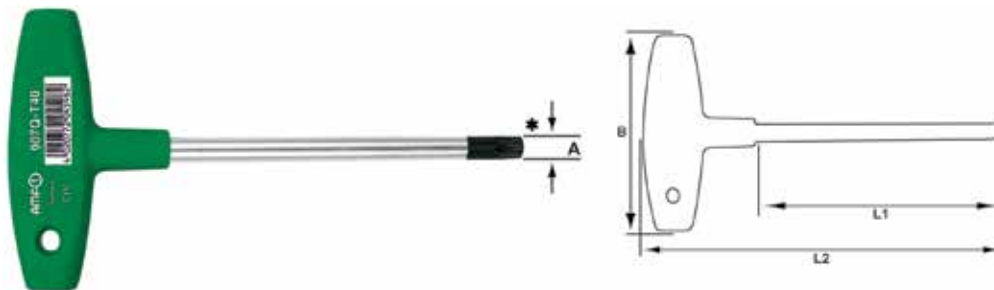

### Small Handle

Size	A (Inch)	L1 (Inch)	L2 (Inch)	B (Inch)	Weight (g)	Code	Size	A (Inch)	L1 (Inch)	L2 (Inch)	B (Inch)	Weight (g)	Code
T6	1.70	50	85	40	14	718405	T9	2.50	50	85	40	15	549501
T7	1.99	50	85	40	14	549505	T10	2.74	50	85	40	15	718406
T8	2.31	50	85	40	14	549500							

### Long Handle

Size	A (Inch)	L1 (Inch)	L2 (Inch)	B (Inch)	Weight (g)	Code	Size	A (Inch)	L1 (Inch)	L2 (Inch)	B (Inch)	Weight (g)	Code
T9	2.50	60	145	18	39	718407	T20	3.86	100	205	24	76	718401
T15	3.27	80	175	21	55	576532							

### T-Handle

Size	A (Inch)	L1 (Inch)	L2 (Inch)	B (Inch)	Weight (g)	Code	Size	A (Inch)	L1 (Inch)	L2 (Inch)	B (Inch)	Weight (g)	Code
T20	3.86	100	100	125	60	549503	T27	4.99	100	100	131	70	718411
T25	4.43	100	100	125	60	549504	T30	5.52	100	100	131	75	718412
T9	2.50	100	80	125	35	718408	T40	6.65	100	100	131	80	718413
T10	2.74	100	80	125	35	718409	T50	8.83	150	120	188	160	718414
T15	3.27	100	80	125	36	302319							