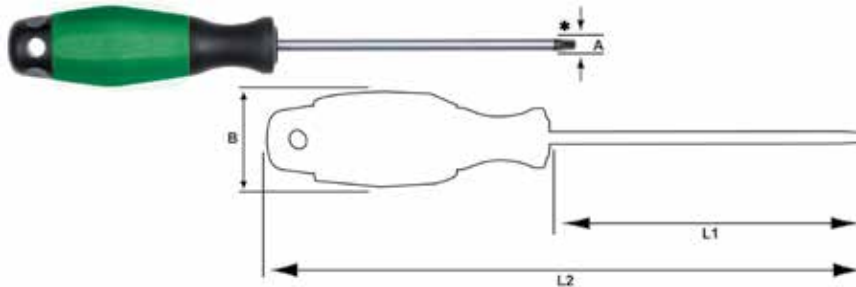

## TORX® Wrenches

- Made from chrome vanadium
- Hardened and polished
- Handle is cadmium-free impact resistant plastic

### Small Handle

Size	A (Inch)	L1 (Inch)	L2 (Inch)	B (Inch)	Weight (g)	Code	Size	A (Inch)	L1 (Inch)	L2 (Inch)	B (Inch)	Weight (g)	Code
T6	1.70	50	85	40	14	718405	T9	2.50	50	85	40	15	549501
T7	1.99	50	85	40	14	549505	T10	2.74	50	85	40	15	718406
T8	2.31	50	85	40	14	549500							

### Long Handle

Size	A (Inch)	L1 (Inch)	L2 (Inch)	B (Inch)	Weight (g)	Code	Size	A (Inch)	L1 (Inch)	L2 (Inch)	B (Inch)	Weight (g)	Code
T9	2.50	60	145	18	39	718407	T20	3.86	100	205	24	76	718401
T15	3.27	80	175	21	55	576532							

### T-Handle

Size	A (Inch)	L1 (Inch)	L2 (Inch)	B (Inch)	Weight (g)	Code	Size	A (Inch)	L1 (Inch)	L2 (Inch)	B (Inch)	Weight (g)	Code
T20	3.86	100	100	125	60	549503	T27	4.99	100	100	131	70	718411
T25	4.43	100	100	125	60	549504	T30	5.52	100	100	131	75	718412
T9	2.50	100	80	125	35	718408	T40	6.65	100	100	131	80	718413
T10	2.74	100	80	125	35	718409	T50	8.83	150	120	188	160	718414
T15	3.27	100	80	125	36	302319							