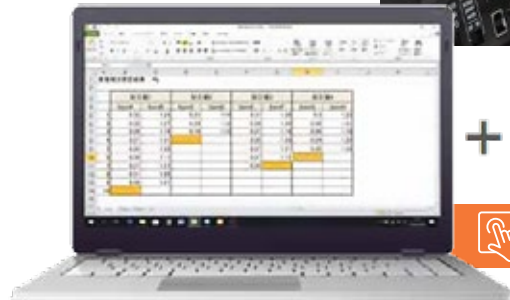

LEARN MORE

VIEW Catalog E15014(3)

Model SJ-411

Portable Surface Roughness Tester

- Collect & send data straight to PC using U-WAVE Wireless Software and various accessories for further applications
- Higher quality control level while maintaining a user-friendly measurement experience
- Extra measurement capability, by using the same roughness measurement data to perform simple contour measuring functions (fine contour)

$ 8764.20

Valid until March 30, 2021

U-WAVE Wireless Software to connect to PC

+

VIEW DEMO

0.75MN

Code 178-581-11A

4MN

Code 178-581-12A

SJ 410 Series with U-Wave Technology