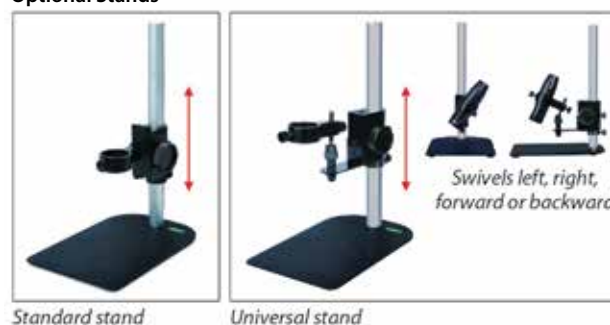

Includes one of each:

- Microscope
- Stand
- White/Black plate
- Focus support ring 80x/150x
- Focus support ring 60x/200x
- Calibration rule (graduation 0.1mm)
- Calibration rule (graduation 1mm)
- ISM-PRO software CD

Type	INSIZE No.	Code
Standard	ISM-PM200SA	285000
Universal	ISM-PM200SB	285007

WiFi Electronic Microscope

Magnification, Focus Distance, View Field and Accuracy			
Magnification	Focus Distance (Inch)	View Field (Inch)	Accuracy (Inch)
50x	0.83	0.32 x 0.25	0.0012
100x	0.51	0.15 x 0.12	0.0006
150x	0.63	0.10 x 0.08	0.0008
200x	0.75	0.07 x 0.06	0.0006

Optional Stands

- Maximum working distance is 200" under WiFi mode
- May be connected to multiple iPads, Android devices or computers at the same time under WiFi mode
- Records photos and video
- Supplied with measuring software
- Magnification: 10X to 200X
- Pixels: 1.3M (resolution: 1280x1024)
- Built-in adjustable LED
- Power supply: built-in rechargeable battery

*OPTIONAL ACCESSORIES: 35° mirror
60° mirror*

Lens	Diameter	0.22"
	Pixel	0.3M
	Resolution	640 x 480
	Frame rate	30 f/s
Cable	Length	40"
	Type	Steel wire weaved cable
Main unit	Function	Capture pictures & video
	File format	Picture: JPG, Video: AVI
	Image process	Brightness, contract colour saturation
	Memory	2G SD card
	Output	TV, USB
	Power supply	Rechargeable battery (3 hours working)
Weight	0.99 lbs	
INSIZE No.	ISV-E10	
Code	816397	