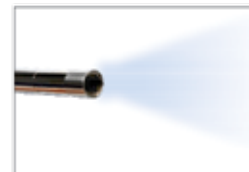

OPTIONAL ACCESSORIES: Standard or Universal stand
Green, Yellow or Blue filters

INSIZE No.	Code
ISM-WF200	816685

Videoscope

IP65

focus distance

angle of view

front view

35° mirror (optional)

45° mirror (included)

60° mirror (optional)

side view (with mirror)

Includes one of each:

- Videoscope
- Cable with lens
- 2G SD card
- 45° mirror
- AC/DC adapter
- Video output cable
- USB cable
- Lens cleaning set