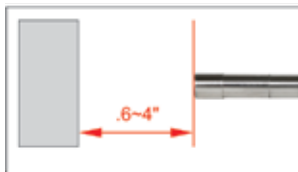

Videoscope

IP65

focus distance