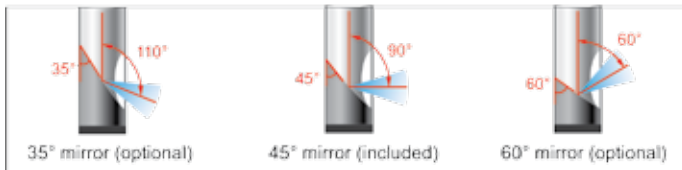

OPTIONAL ACCESSORIES: Standard or Universal stand
Green, Yellow or Blue filters

INSIZE No.	Code
ISM-WF200	816685

Videoscope

IP65

focus distance

angle of view

front view

35° mirror (optional)

45° mirror (included)

60° mirror (optional)

side view (with mirror)

Includes one of each:

- Videoscope
- Cable with lens
- 2G SD card
- 45° mirror
- AC/DC adapter
- Video output cable
- USB cable
- Lens cleaning set

*OPTIONAL ACCESSORIES: 35° mirror
60° mirror*

Lens	Diameter	0.22"
	Pixel	0.3M
	Resolution	640 x 480
	Frame rate	30 f/s
Cable	Length	40"
	Type	Steel wire weaved cable
Main unit	Function	Capture pictures & video
	File format	Picture: JPG, Video: AVI
	Image process	Brightness, contract colour saturation
	Memory	2G SD card
	Output	TV, USB
	Power supply	Rechargeable battery (3 hours working)
Weight	0.99 lbs	
INSIZE No.	ISV-E10	
Code	816397	