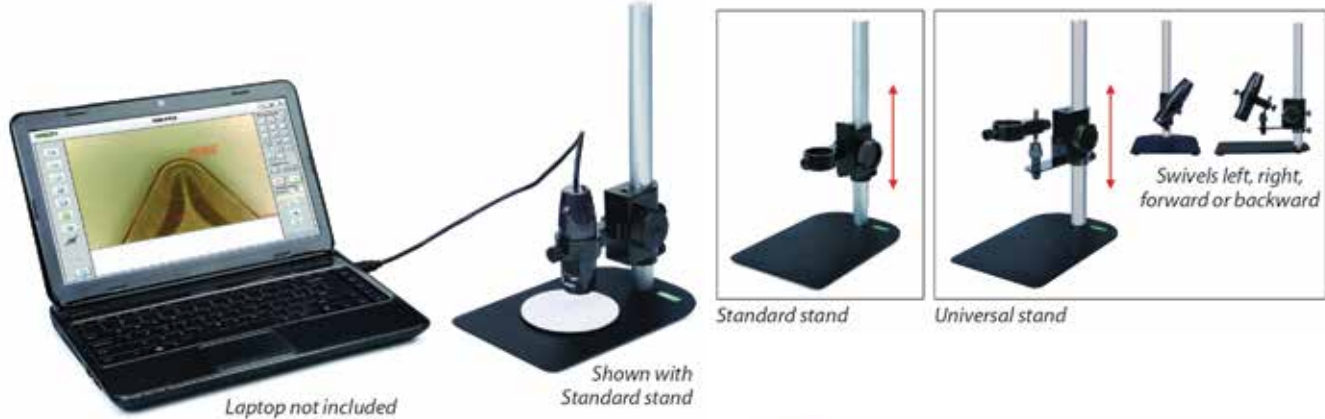

Electronic Microscopes

With Stand