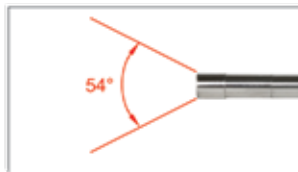

OPTIONAL ACCESSORIES: Standard or Universal stand
Green, Yellow or Blue filters

INSIZE No.	Code
ISM-WF200	816685

Videoscope

IP65

focus distance

angle of view

front view

35° mirror (optional)

*OPTIONAL ACCESSORIES: 35° mirror
60° mirror*

Lens	Diameter	0.22"
	Pixel	0.3M
	Resolution	640 x 480
	Frame rate	30 f/s
Cable	Length	40"
	Type	Steel wire weaved cable
Main unit	Function	Capture pictures & video
	File format	Picture: JPG, Video: AVI
	Image process	Brightness, contract colour saturation
	Memory	2G SD card
	Output	TV, USB
	Power supply	Rechargeable battery (3 hours working)
Weight	0.99 lbs	
INSIZE No.	ISV-E10	
Code	816397	